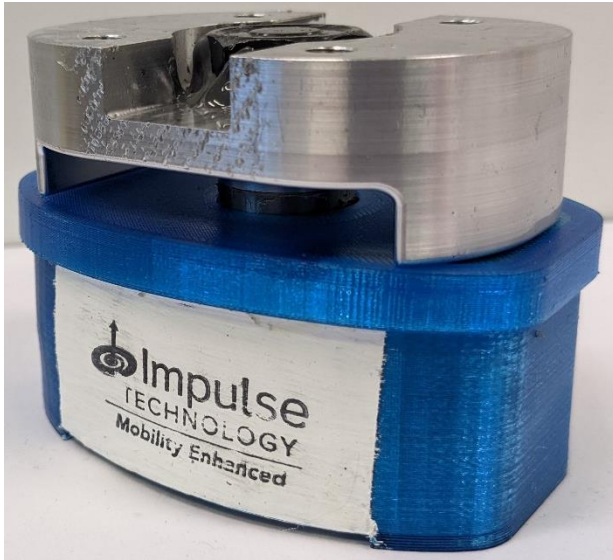

# GORALIGN PSA

---

**Height (mm):**

61

**Shape (mm × mm)**

85 × 55 (Elliptical)

**Product Weight (g):**

520

**Maximum User Weight**

275 lbs (125 kg)

**Latest ISO testing information:**

Passed ISO 10328 at the P6 (275 lbs. body weight) load level for loading conditions I and II

**Material:**

Top adapter and middle stiffener: Aluminum  
Spiral structure: Titanium  
Casing: Polyurethane; Filler: rubber (polymer) powder